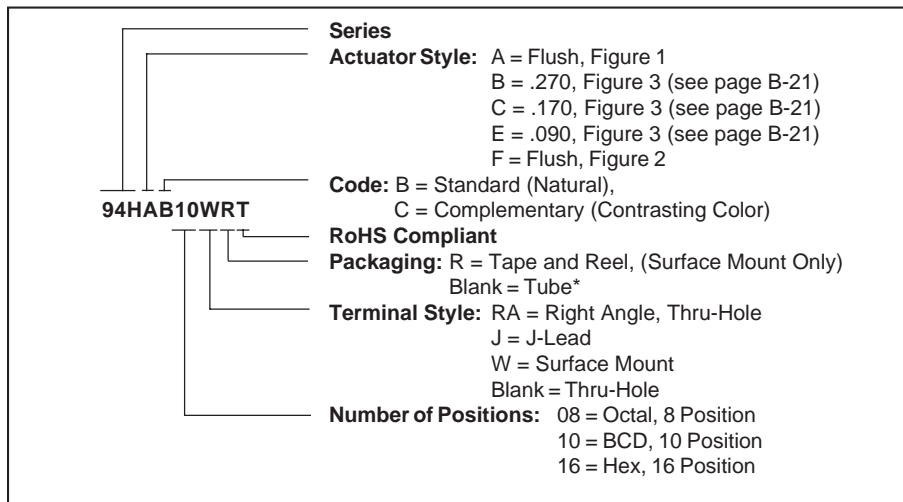

Hex-16 position

Figure 2
"F" style rotor

Figure 1
"A" style rotor

All actuation types are available in octal (8), binary coded decimal (10), or hexadecimal (16) codes; with either standard or complement output. Standard code outputs have natural color rotors; complements in a contrasting color.

EXTENDED ACTUATOR TYPES

Figure 3

DIMENSIONS In inches (and millimeters)

ORDERING INFORMATION: Series 94H

* 27 Pieces per tube for surface mount and thru-hole, 24 pieces per tube for right angle switches.

SERIES 94 High Temperature Knobs: For Shaft Extensions