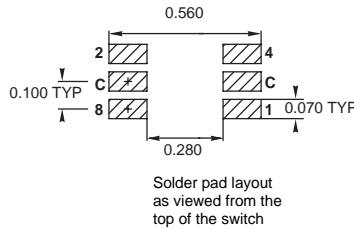

SERIES 94H
Binary Coded

FEATURES

- Sealed Construction; No Tape Seal Required
- Surface Mount or Thru-Hole Style
- Tube or Tape and Reel Packaging
- Octal, BCD, and Hexadecimal Code
- In Standard or Complement
- Standard and Right Angle Mount
- Flush or Extended Actuators
- Gold-Plated Contacts
- RoHS Compliant

DIMENSIONS In inches (and millimeters)

Tolerances are ± .010 inches unless specified otherwise.

Surface Mount Gullwing

Surface Mount J-Lead

Standard Thru-Hole

ACTUATOR STYLES

Octal-8 position

BCD-10 position

Hex-16 position

Figure 2
"F" style rotor

Figure 1
"A" style rotor

All actuation types are available in octal (8), binary coded decimal (10), or hexadecimal (16) codes; with either standard or complement output. Standard code outputs have natural color rotors; complements in a contrasting color.

EXTENDED ACTUATOR TYPES

Figure 3

DIMENSIONS In inches (and millimeters)

ORDERING INFORMATION: Series 94H

* 27 Pieces per tube for surface mount and thru-hole, 24 pieces per tube for right angle switches.

SERIES 94 High Temperature Knobs: For Shaft Extensions