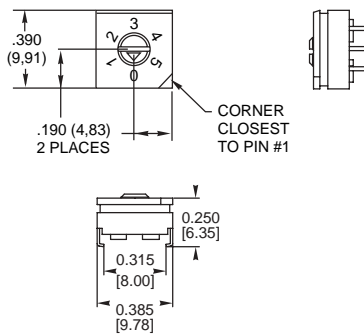

SERIES 94H
Binary Coded

FEATURES

- Sealed Construction; No Tape Seal Required
- Surface Mount or Thru-Hole Style
- Tube or Tape and Reel Packaging
- Octal, BCD, and Hexadecimal Code
- In Standard or Complement
- Standard and Right Angle Mount
- Flush or Extended Actuators
- Gold-Plated Contacts
- RoHS Compliant

DIMENSIONS In inches (and millimeters)

Tolerances are ± .010 inches unless specified otherwise.

Surface Mount Gullwing

Surface Mount J-Lead

Standard Thru-Hole

ACTUATOR STYLES

Octal-8 position

BCD-10 position

EXTENDED ACTUATOR TYPES

Figure 3

DIMENSIONS In inches (and millimeters)

ORDERING INFORMATION: Series 94H

* 27 Pieces per tube for surface mount and thru-hole, 24 pieces per tube for right angle switches.

SERIES 94 High Temperature Knobs: For Shaft Extensions