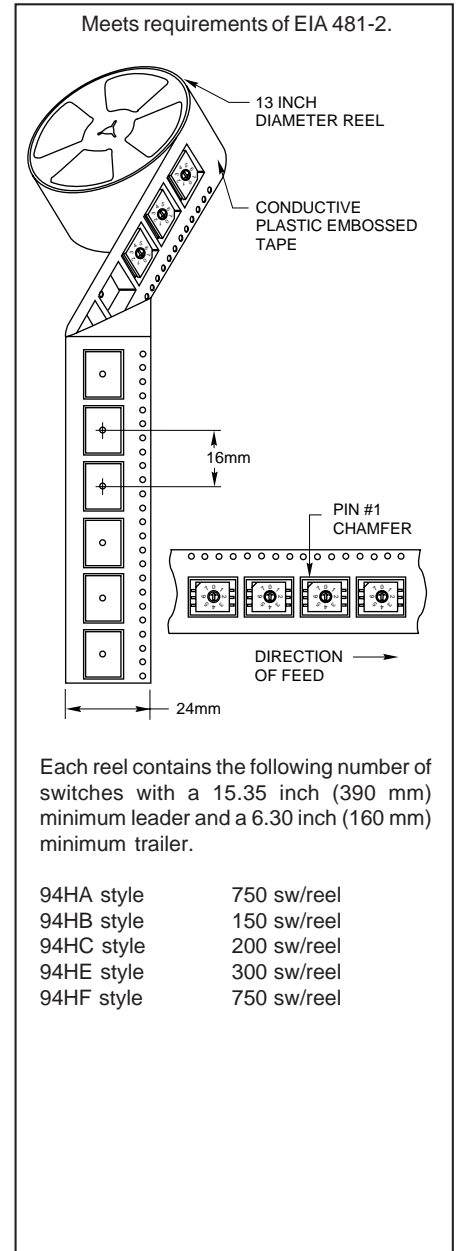

TAPE AND REEL PACKAGING: Series 94H

94HA style	750 sw/reel
94HB style	150 sw/reel
94HC style	200 sw/reel
94HE style	300 sw/reel
94HF style	750 sw/reel