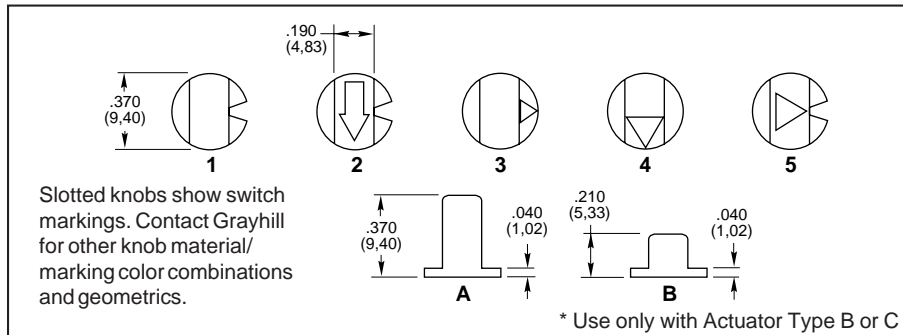

EXTENDED ACTUATOR TYPES

Figure 3

DIMENSIONS In inches (and millimeters)

ORDERING INFORMATION: Series 94H

* 27 Pieces per tube for surface mount and thru-hole, 24 pieces per tube for right angle switches.

SERIES 94 High Temperature Knobs: For Shaft Extensions