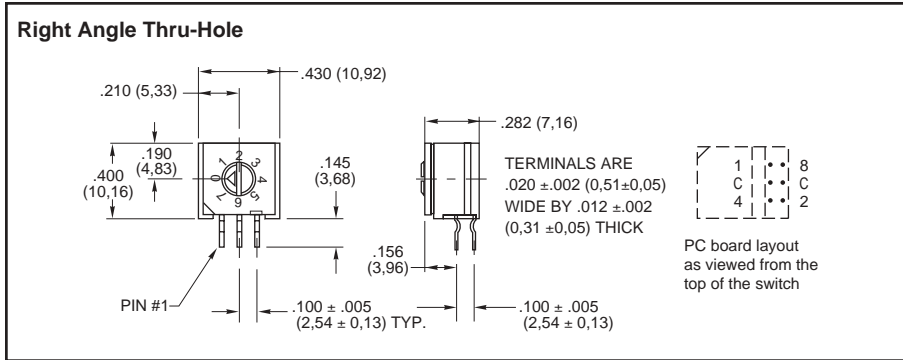

EXTENDED ACTUATOR TYPES

Figure 3

DIMENSIONS In inches (and millimeters)

ORDERING INFORMATION: Series 94H

* 27 Pieces per tube for surface mount and thru-hole, 24 pieces per tube for right angle switches.

SERIES 94 High Temperature Knobs: For Shaft Extensions