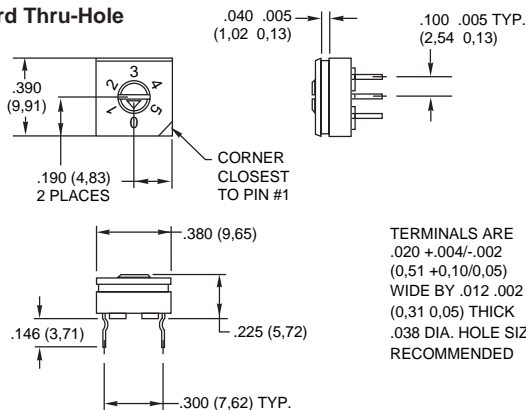

SERIES 94H
Binary Coded

FEATURES

- Sealed Construction; No Tape Seal Required
- Surface Mount or Thru-Hole Style
- Tube or Tape and Reel Packaging
- Octal, BCD, and Hexadecimal Code
- In Standard or Complement
- Standard and Right Angle Mount
- Flush or Extended Actuators
- Gold-Plated Contacts
- RoHS Compliant

DIMENSIONS In inches (and millimeters)

Tolerances are ± .010 inches unless specified otherwise.

Surface Mount Gullwing

Surface Mount J-Lead

Standard Thru-Hole

ACTUATOR STYLES

Octal-8 position

BCD-10 position

Hex-16 position

Figure 2
"F" style rotor

Figure 1
"A" style rotor

All actuation types are available in octal (8), binary coded decimal (10), or hexadecimal (16) codes; with either standard or complement output. Standard code outputs have natural color rotors; complements in a contrasting color.

EXTENDED ACTUATOR TYPES

Figure 3

DIMENSIONS In inches (and millimeters)

ORDERING INFORMATION: Series 94H

* 27 Pieces per tube for surface mount and thru-hole, 24 pieces per tube for right angle switches.

SERIES 94 High Temperature Knobs: For Shaft Extensions