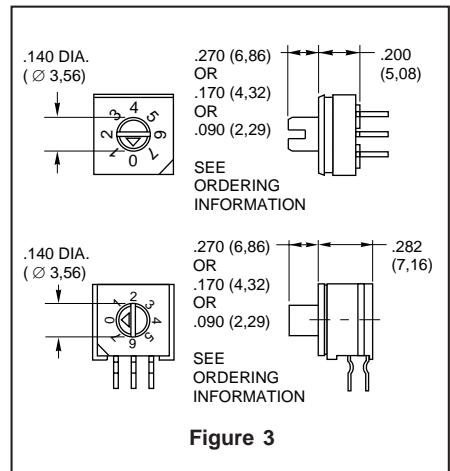

SERIES 94H
Binary Coded

FEATURES

- Sealed Construction; No Tape Seal Required
- Surface Mount or Thru-Hole Style
- Tube or Tape and Reel Packaging
- Octal, BCD, and Hexadecimal Code
- In Standard or Complement
- Standard and Right Angle Mount
- Flush or Extended Actuators
- Gold-Plated Contacts
- RoHS Compliant

EXTENDED ACTUATOR TYPES

Figure 3

DIMENSIONS In inches (and millimeters)

ORDERING INFORMATION: Series 94H

* 27 Pieces per tube for surface mount and thru-hole, 24 pieces per tube for right angle switches.

SERIES 94 High Temperature Knobs: For Shaft Extensions