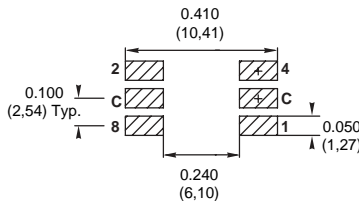

SERIES 94H
Binary Coded

FEATURES

- Sealed Construction; No Tape Seal Required
- Surface Mount or Thru-Hole Style
- Tube or Tape and Reel Packaging
- Octal, BCD, and Hexadecimal Code
- In Standard or Complement
- Standard and Right Angle Mount
- Flush or Extended Actuators
- Gold-Plated Contacts
- RoHS Compliant

DIMENSIONS In inches (and millimeters)

Tolerances are ± .010 inches unless specified otherwise.

Surface Mount Gullwing

Surface Mount J-Lead

Standard Thru-Hole

ACTUATOR STYLES

Octal-8 position

BCD-10 position

Hex-16 position

Figure 2
"F" style rotor

Figure 1
"A" style rotor

All actuation types are available in octal (8), binary coded decimal (10), or hexadecimal (16) codes; with either standard or complement output. Standard code outputs have natural color rotors; complements in a contrasting color.

EXTENDED ACTUATOR TYPES

Figure 3

DIMENSIONS In inches (and millimeters)

ORDERING INFORMATION: Series 94H

* 27 Pieces per tube for surface mount and thru-hole, 24 pieces per tube for right angle switches.

SERIES 94 High Temperature Knobs: For Shaft Extensions