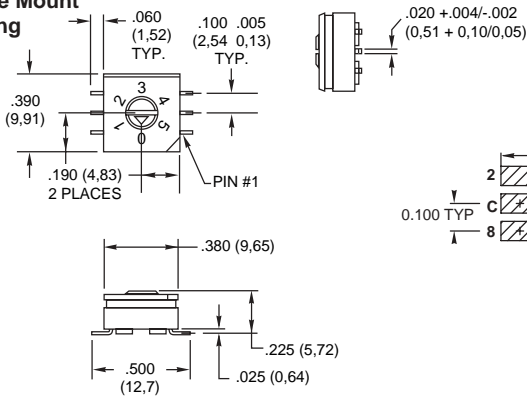

SERIES 94H
Binary Coded

FEATURES

- Sealed Construction; No Tape Seal Required
- Surface Mount or Thru-Hole Style
- Tube or Tape and Reel Packaging
- Octal, BCD, and Hexadecimal Code
- In Standard or Complement
- Standard and Right Angle Mount
- Flush or Extended Actuators
- Gold-Plated Contacts
- RoHS Compliant

DIMENSIONS In inches (and millimeters)

Tolerances are ± .010 inches unless specified otherwise.

Surface Mount Gullwing

Surface Mount J-Lead

Standard Thru-Hole

ACTUATOR STYLES

Octal-8 position

BCD-10 position

Hex-16 position

Figure 2
"F" style rotor

Figure 1
"A" style rotor

All actuation types are available in octal (8), binary coded decimal (10), or hexadecimal (16) codes; with either standard or complement output. Standard code outputs have natural color rotors; complements in a contrasting color.

EXTENDED ACTUATOR TYPES

Figure 3

DIMENSIONS In inches (and millimeters)

ORDERING INFORMATION: Series 94H

* 27 Pieces per tube for surface mount and thru-hole, 24 pieces per tube for right angle switches.

SERIES 94 High Temperature Knobs: For Shaft Extensions